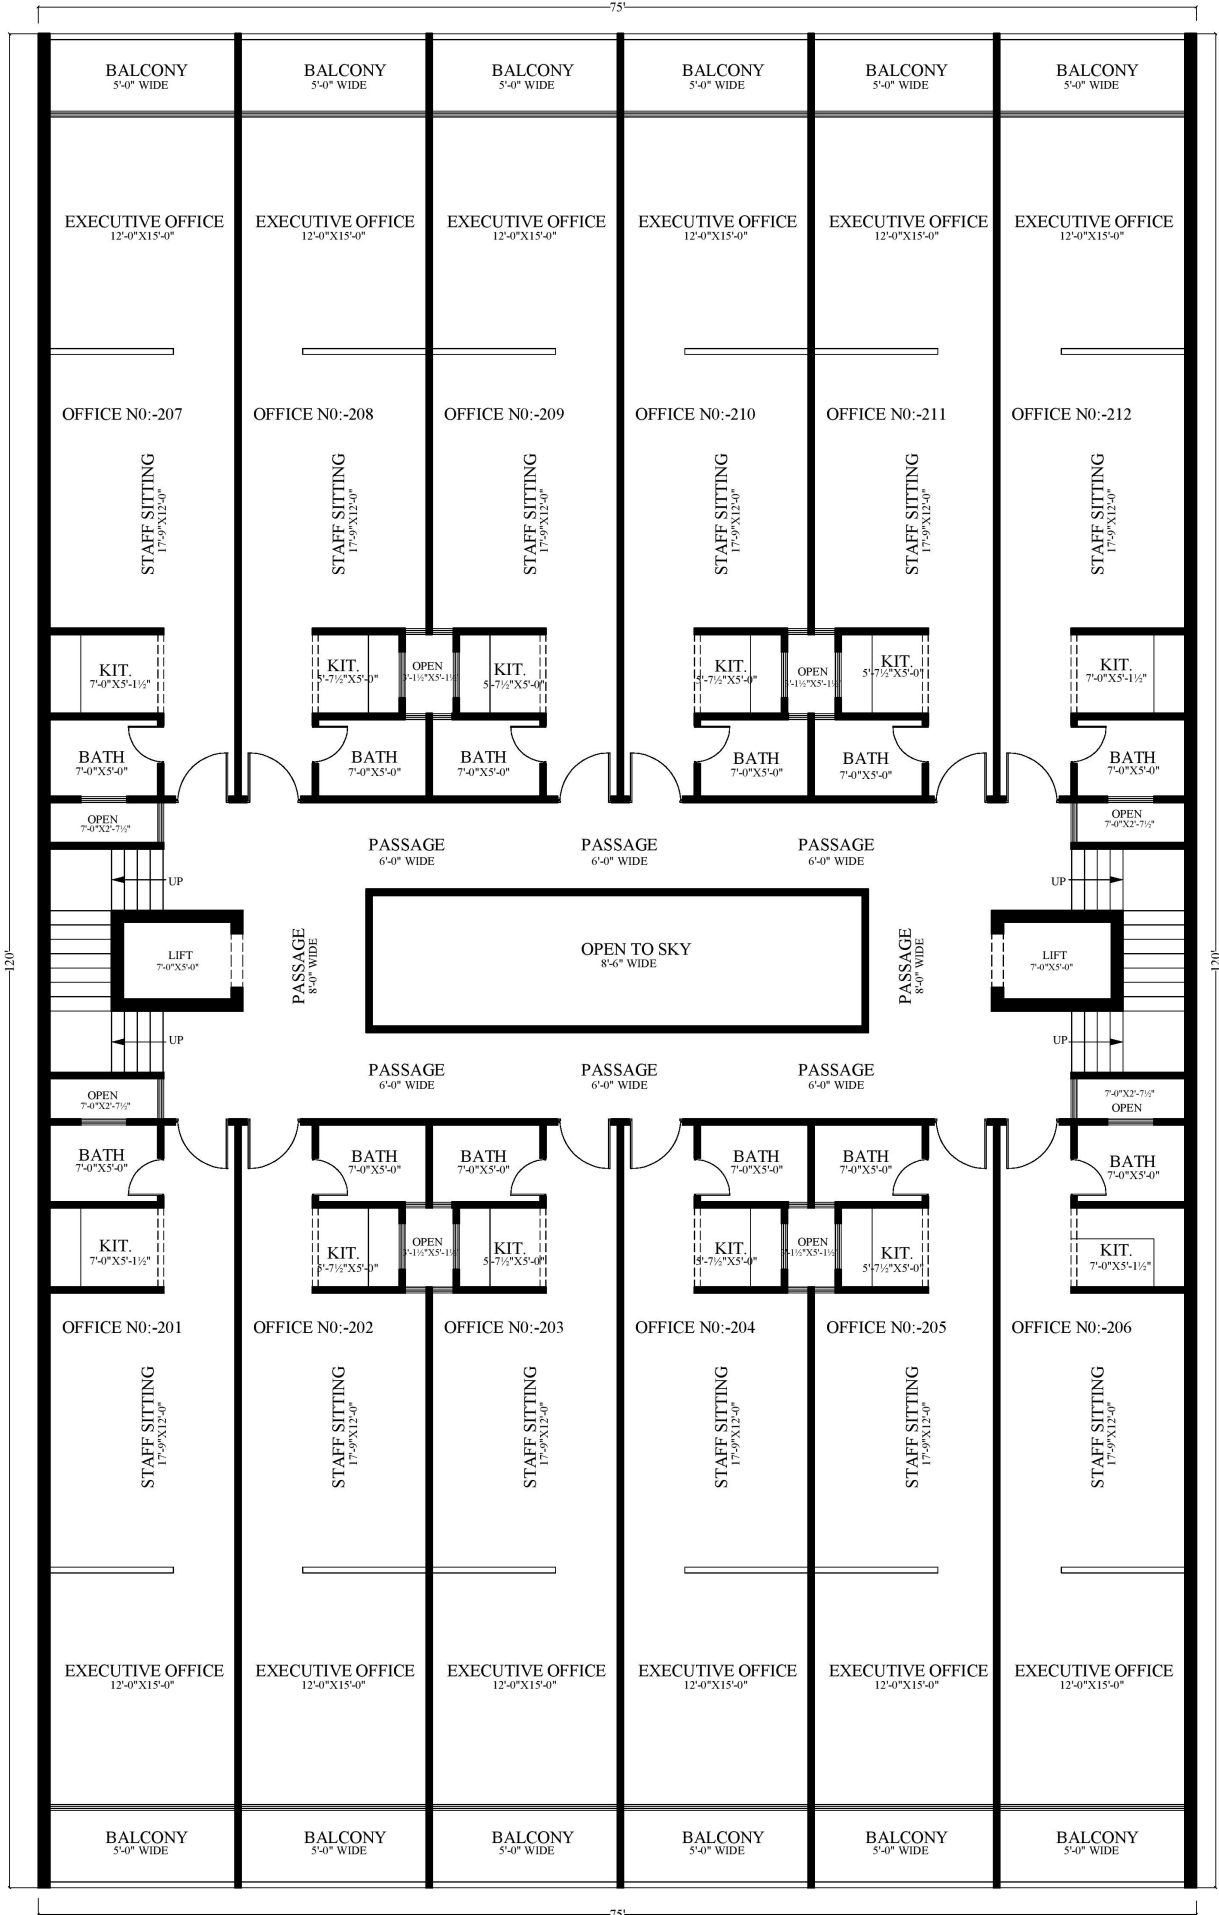

Airport / Srinagar Highway View

SECOND FLOOR PLAN

SCALE : 1"=8'-0"

Motorway View