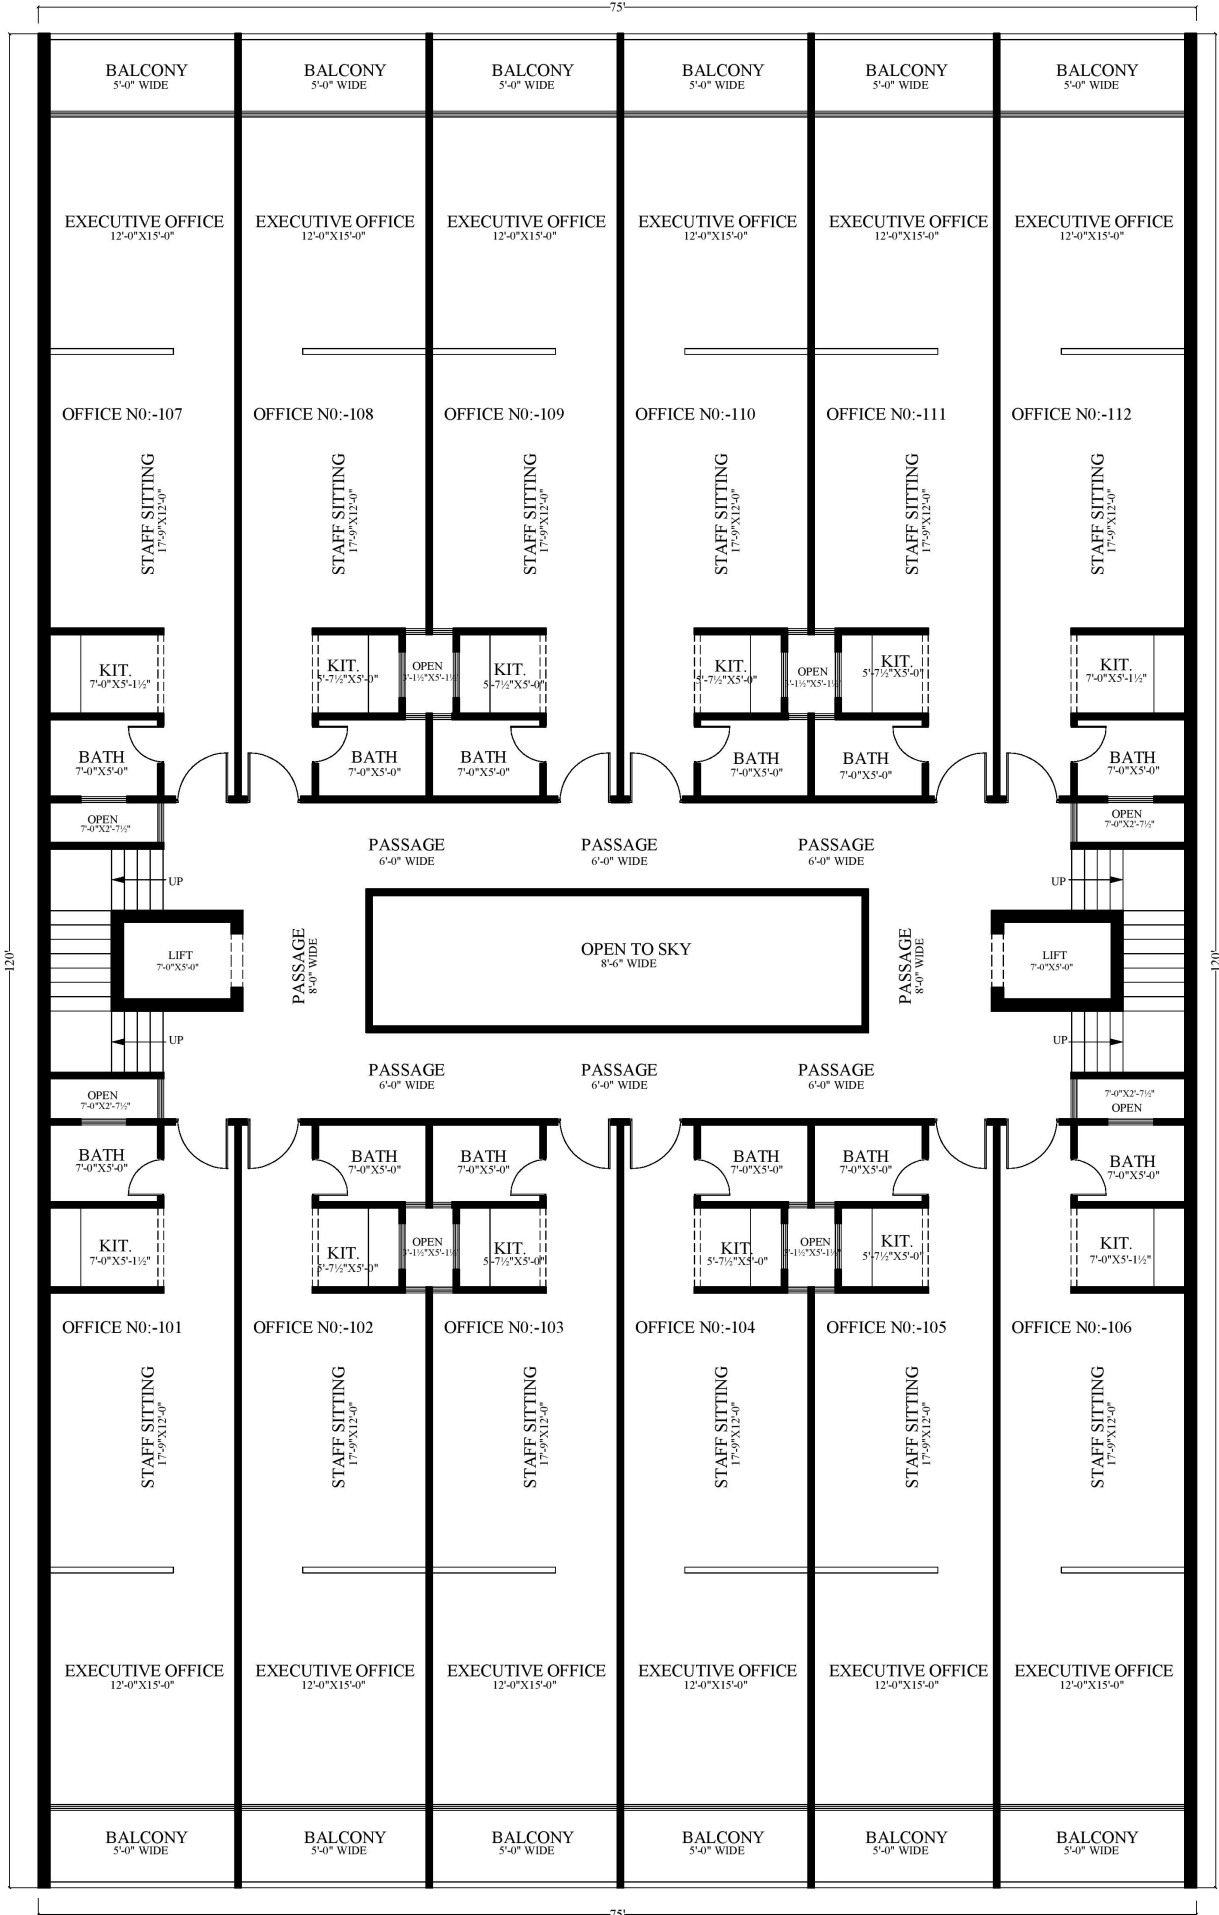

**LOWER GROUND FLOOR PLAN**  
 SCALE : 1"=8'-0"

## FIRST FLOOR PLAN

SCALE : 1"=8'-0"