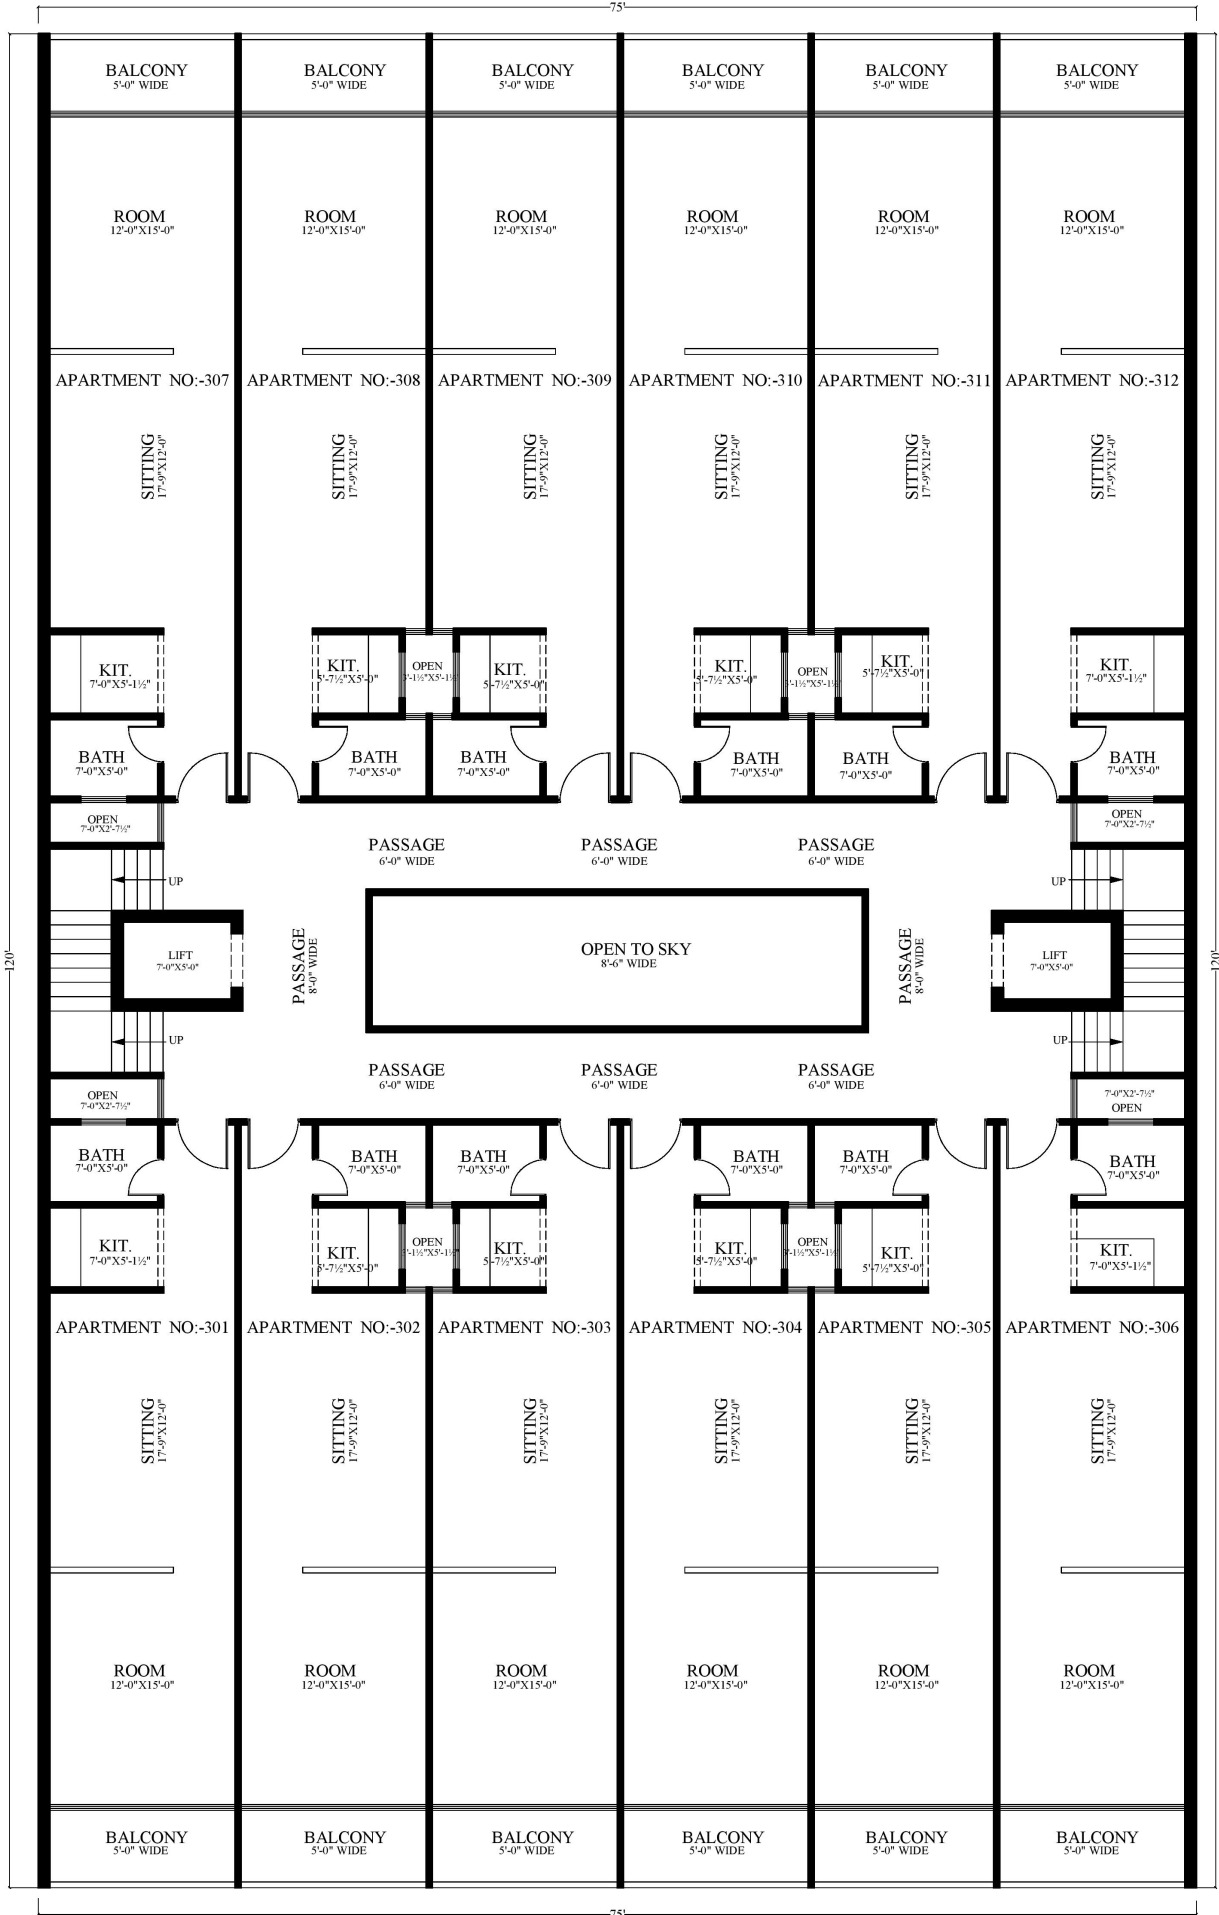

Airport / Srinagar Highway View

THIRD FLOOR PLAN

SCALE : 1"=8'-0"

Motorway View