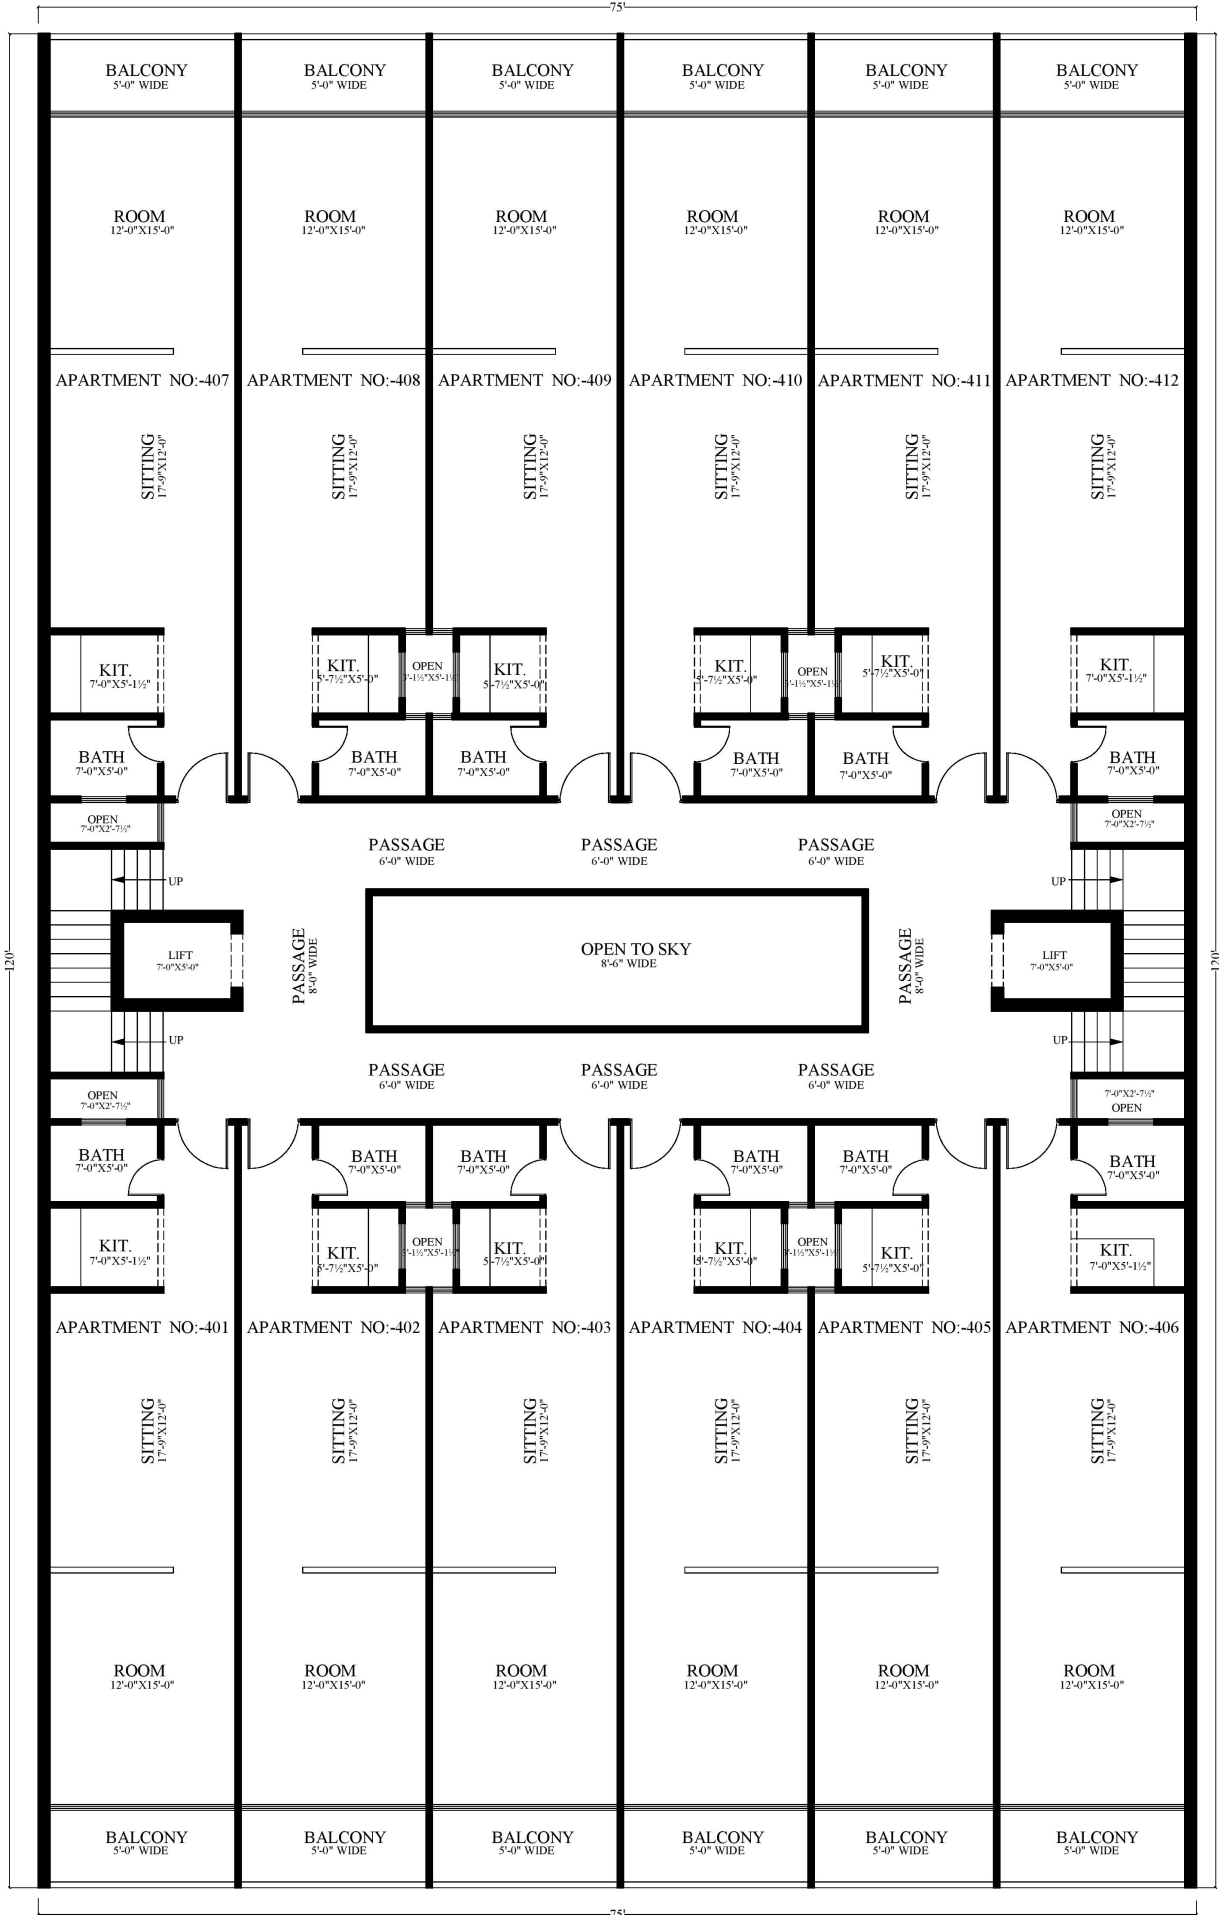

Airport / Srinagar Highway View

FOURTH FLOOR PLAN

SCALE : 1"=8'-0"

Motorway View