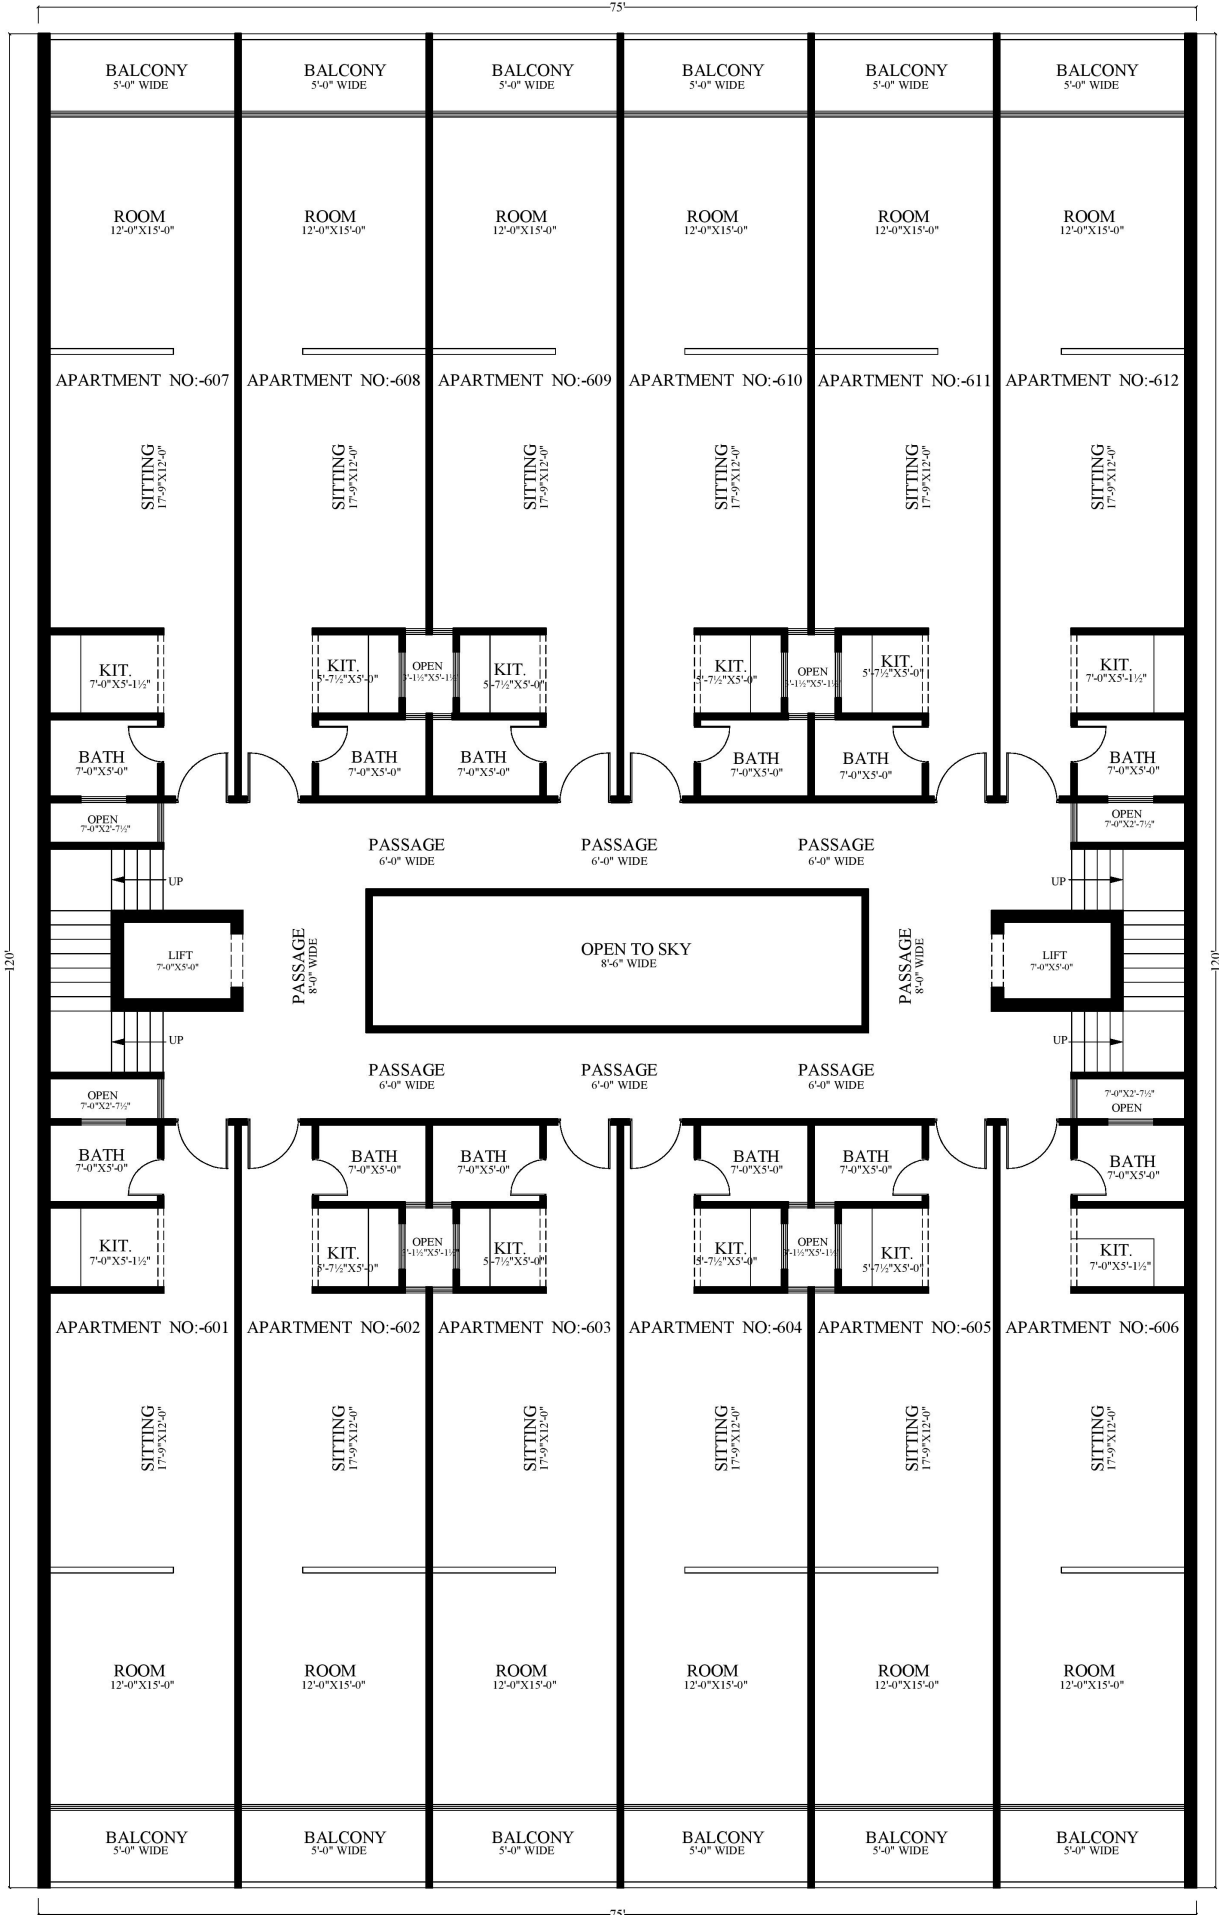

Airport / Srinagar Highway View

SIXTH FLOOR PLAN
SCALE : 1"=8'-0"

Motorway View