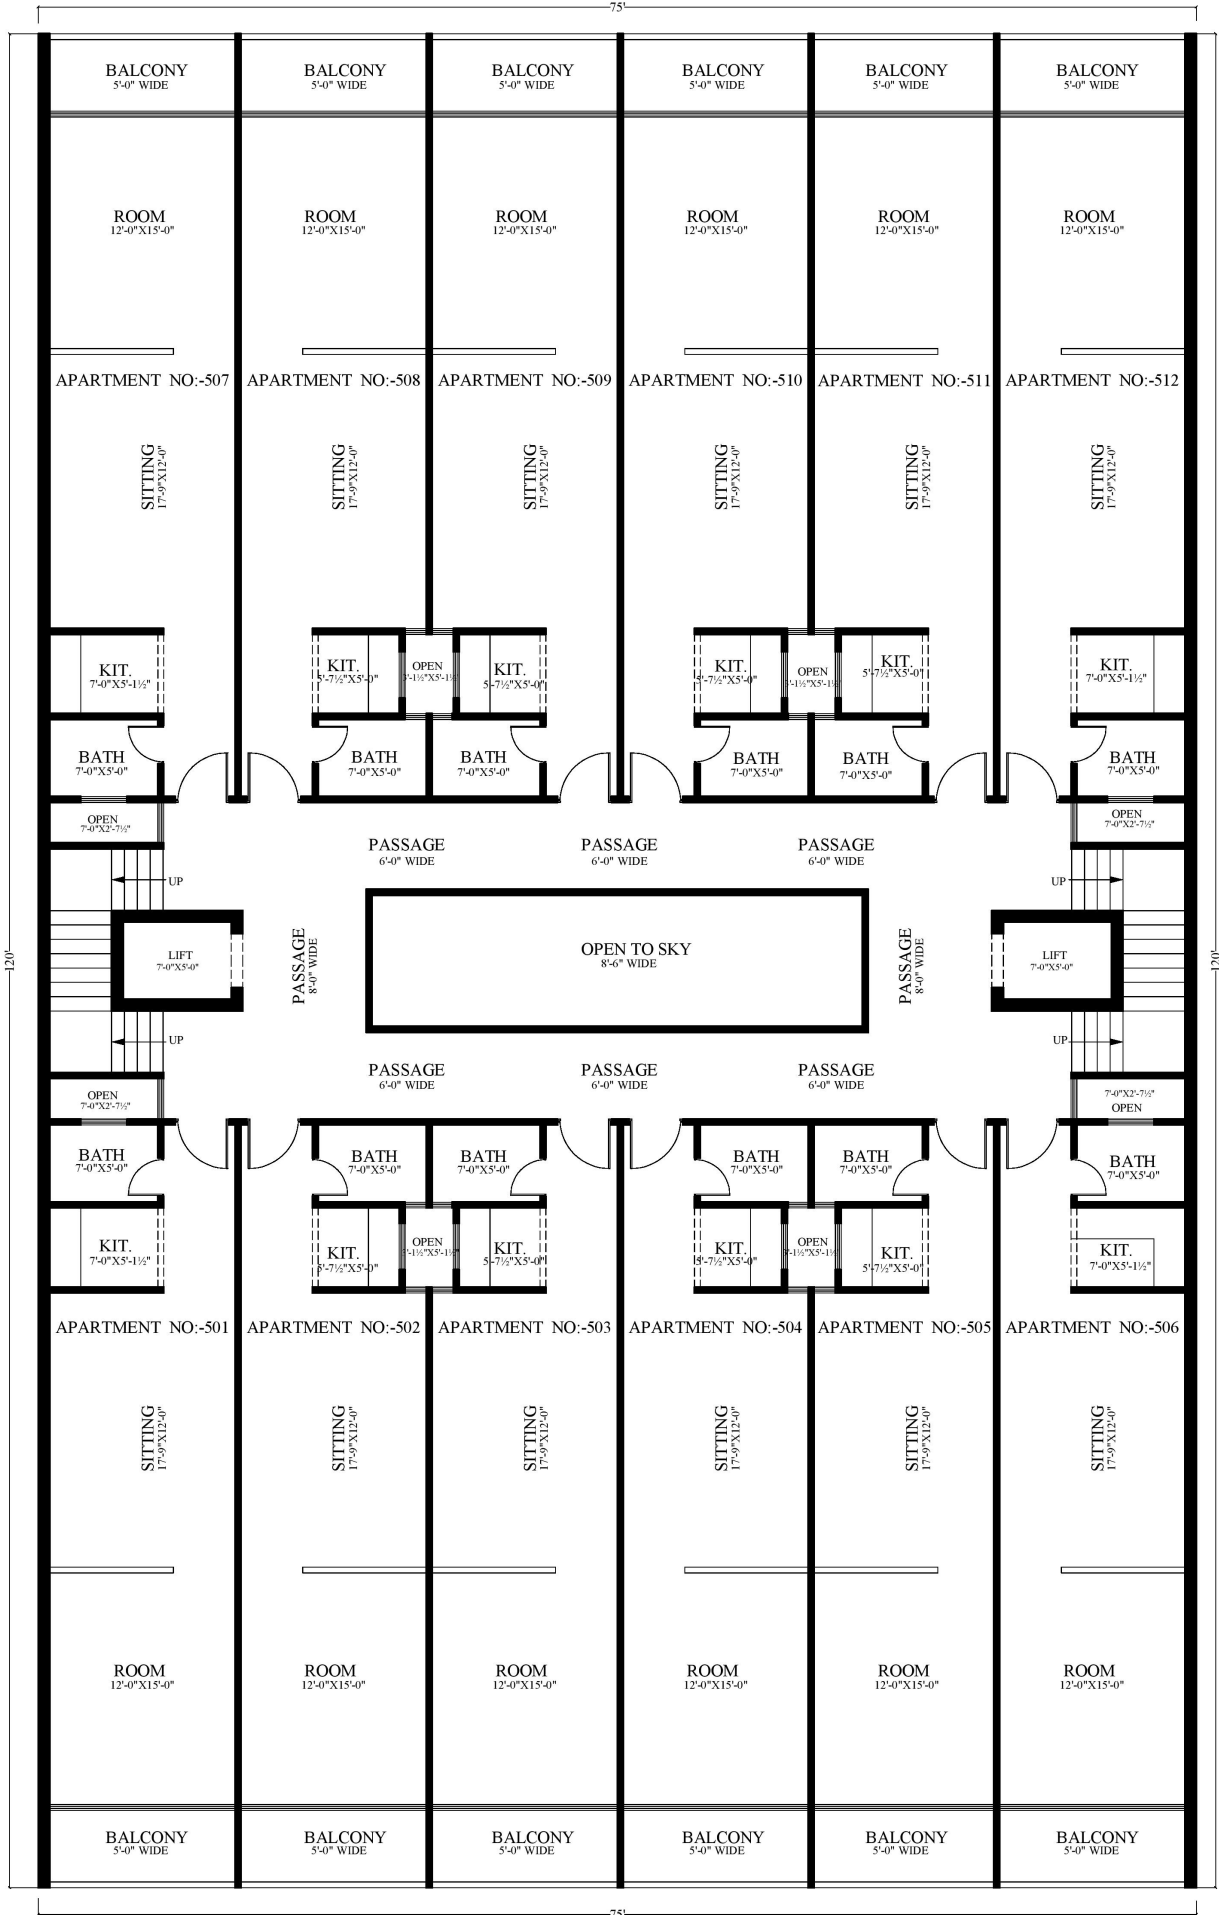

Airport / Srinagar Highway View

FIFTH FLOOR PLAN
SCALE : 1"=8'-0"

Motorway View